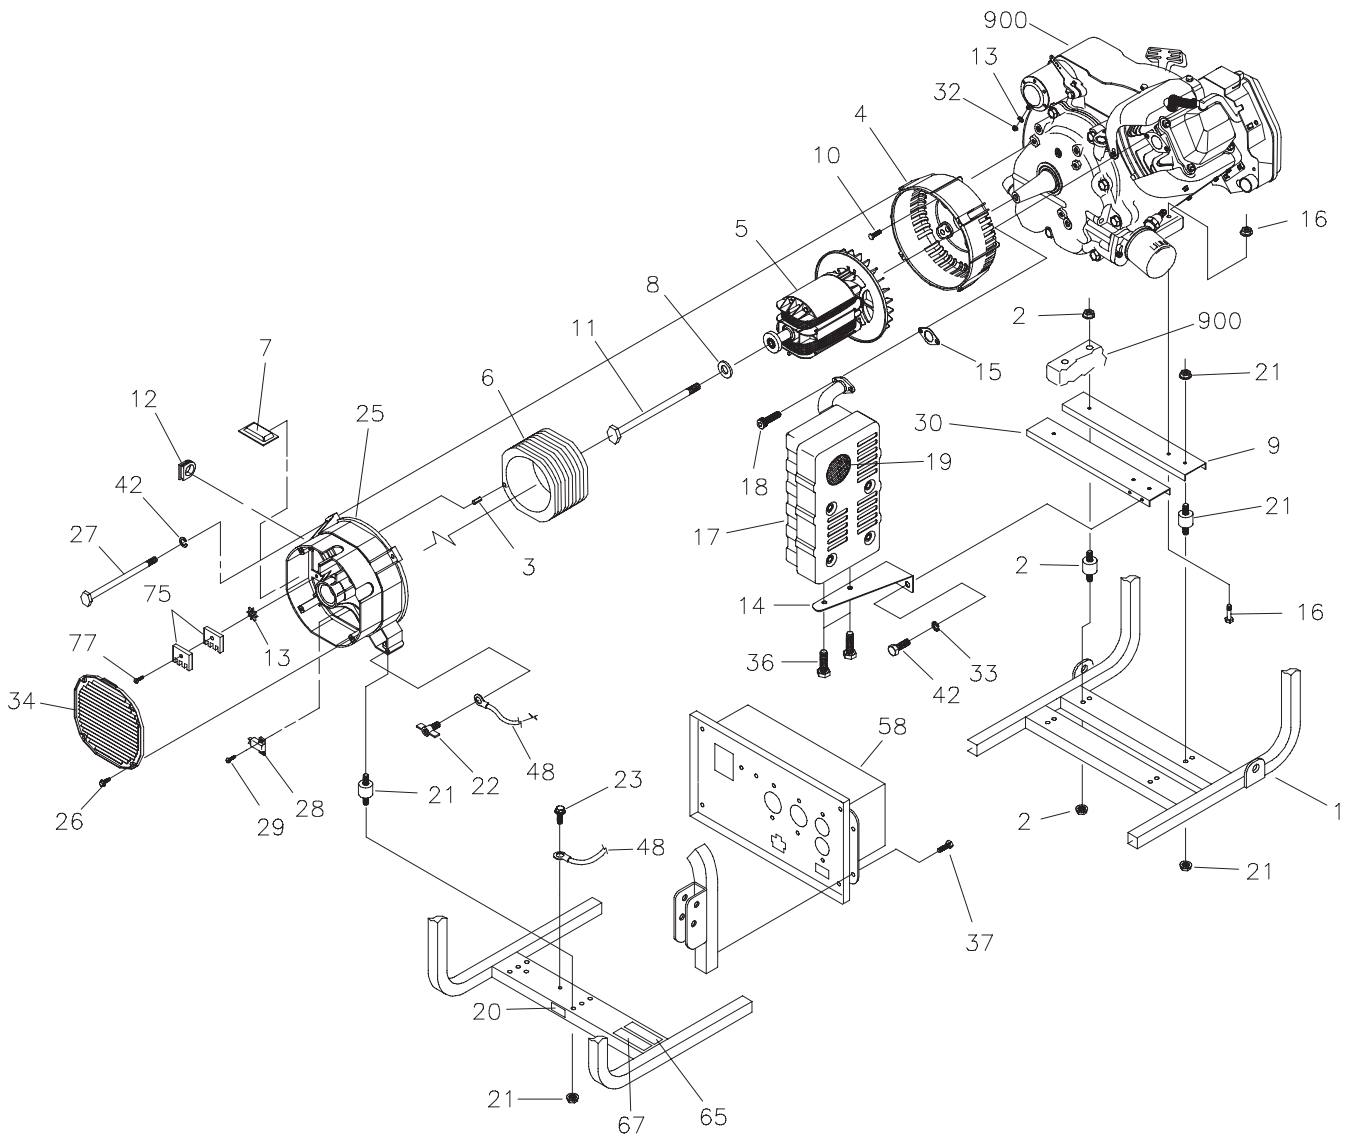

7000_{EXL}
RATED WATT

EXTENDED LIFE GENERATOR

Illustrated Parts List

Questions? Help is just a moment away!

Call: **Generac Generator Helpline - 1-800-270-1408** M-F 8-5 CT

Generac Portable Products is a licensed trademark of Briggs & Stratton Power Products.

BRIGGS & STRATTON POWER PRODUCTS GROUP, LLC
JEFFERSON, WISCONSIN, U.S.A.

Model No. 1657-2 (7,000 Watt AC Generator) Manual No. 193256A Revision C (03/30/2006)

EXPLODED VIEW - ALTERNATOR

Copyright © 2006 Briggs & Stratton Power Products Group, LLC. All rights reserved. No part of this material may be reproduced or transmitted in any form by any means without the express written permission of Briggs & Stratton Power Products Group, LLC.

EXPLODED VIEW – FRAME

EXPLODED VIEW AND PARTS LIST – CONTROL PANEL

Item	Part #	Description	Item	Part #	Description
1	M191486GS	PANEL, Control	16	*	WASHER, Flat, M4
2	*	WASHER, Flat, #10 M5	17	*	WASHER, Lock, #8 M4
3	*	WASHER, Lock, M5	18	*	NUT, M4-0.7 Hex
4	*	SCREW, M5-0.8 x 12mm	19	*	SCREW, #6-32 x 3/8"
5	82538GS	SWITCH, Idle Control	20	83970GS	BOARD, System Control
6	*	WASHER, Lock, 7/16"	21	64525GS	STAND-OFF, 3/4" Hex
7	*	SCREW, M3 - 0.5 x 10mm	22	87962GS	BREAKER, Circuit, 12V, 10A (auto)
8	*	WASHER, Lock, M3	23	84335GS	ASSY, Wire Harness
9	90418GS	OUTLET, 12V	24	84134GS	GROMMET, Rubber Conn.
10	191480AGS	BREAKER, Circuit, 30A, 2P	25	B92069GS	BOX, Control Panel
11	75207GS	BREAKER, Circuit, 20A	26	84028GS	TRANSFORMER, Idle Control
12	*	WASHER, #8 Shakeproof			
13	68868GS	OUTLET, 120V, 30A Locking			
14	43437GS	OUTLET, 120V/240V, 30A Locking			
15	68759GS	OUTLET, 120V, 20A Duplex			