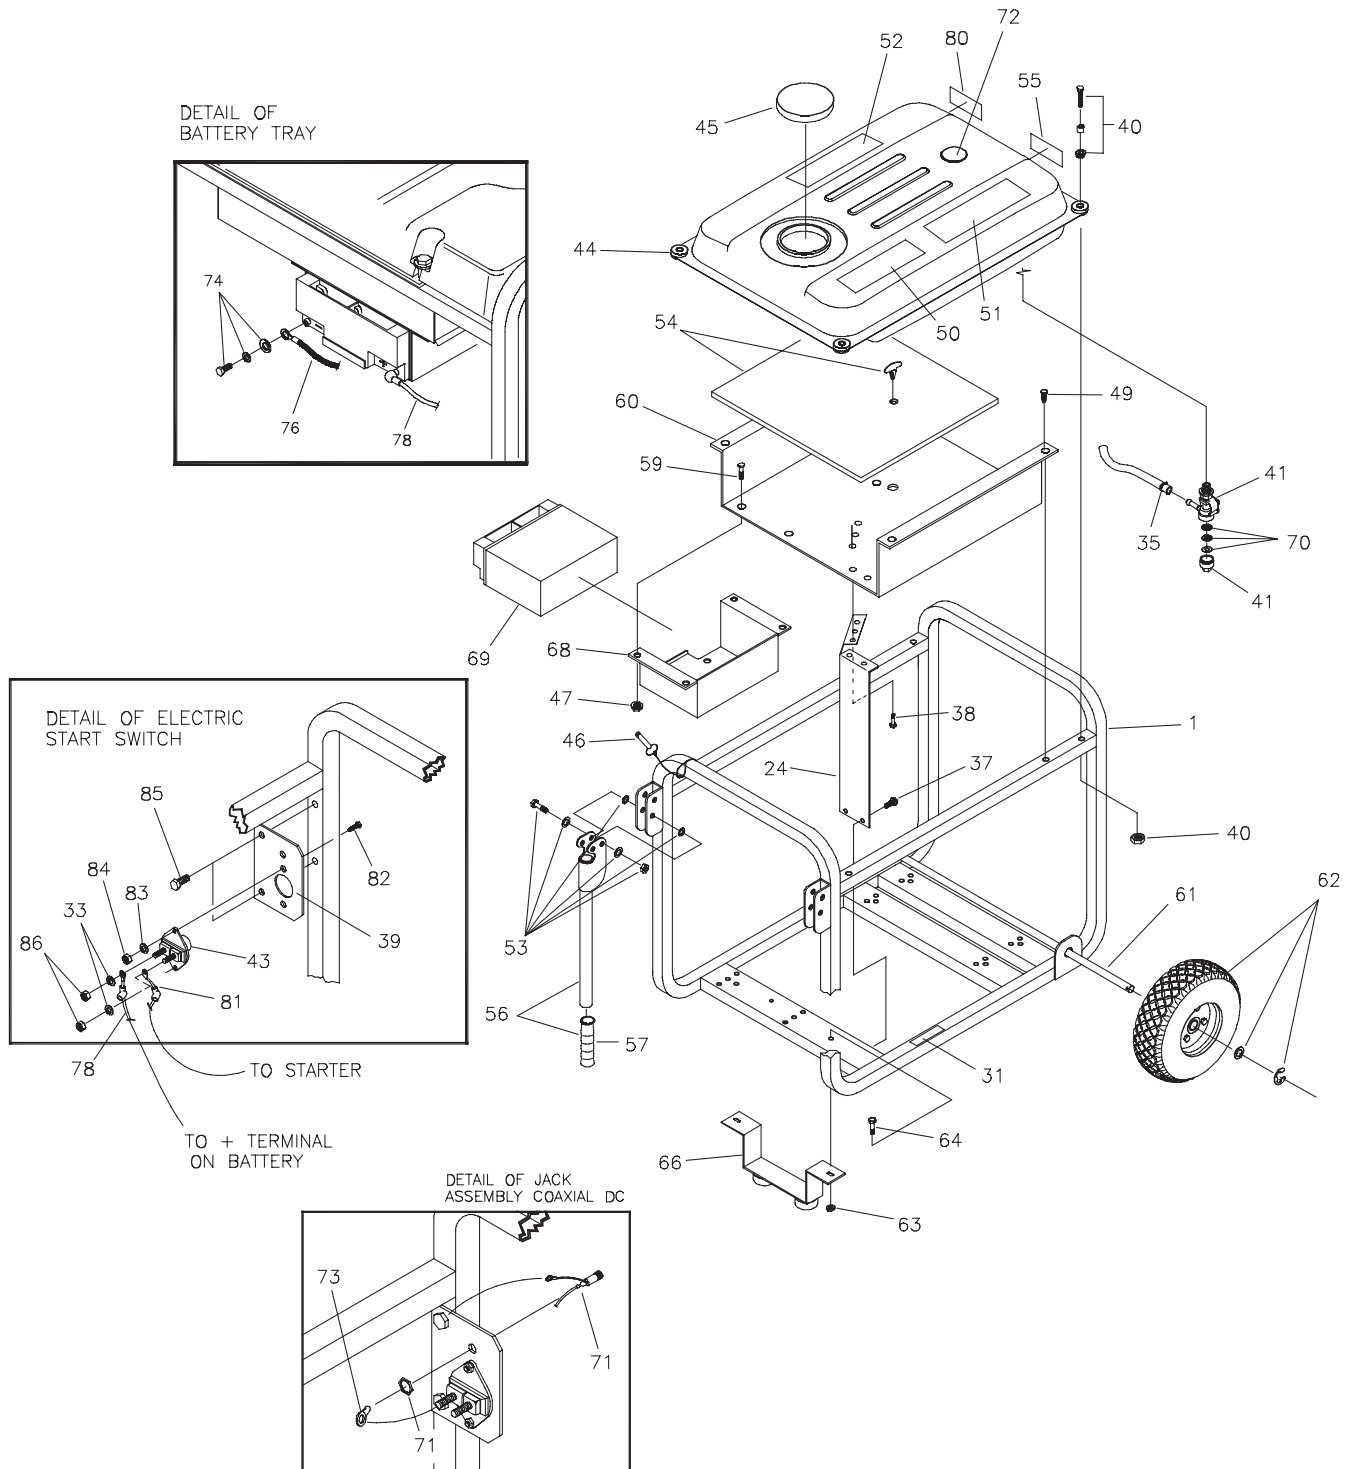

BRIGGS & STRATTON POWER PRODUCTS GROUP, LLC
JEFFERSON, WISCONSIN, U.S.A.

Model No. 1657-2 (7,000 Watt AC Generator) Manual No. 193256A Revision C (03/30/2006)

EXPLODED VIEW - ALTERNATOR

Copyright © 2006 Briggs & Stratton Power Products Group, LLC. All rights reserved. No part of this material may be reproduced or transmitted in any form by any means without the express written permission of Briggs & Stratton Power Products Group, LLC.

EXPLODED VIEW – FRAME

EXPLODED VIEW AND PARTS LIST – CONTROL PANEL

Item	Part #	Description	Item	Part #	Description
1	M191486GS	PANEL, Control	16	*	WASHER, Flat, M4
2	*	WASHER, Flat, #10 M5	17	*	WASHER, Lock, #8 M4
3	*	WASHER, Lock, M5	18	*	NUT, M4-0.7 Hex
4	*	SCREW, M5-0.8 x 12mm	19	*	SCREW, #6-32 x 3/8"
5	82538GS	SWITCH, Idle Control	20	83970GS	BOARD, System Control
6	*	WASHER, Lock, 7/16"	21	64525GS	STAND-OFF, 3/4" Hex
7	*	SCREW, M3 - 0.5 x 10mm	22	87962GS	BREAKER, Circuit, 12V, 10A (auto)
8	*	WASHER, Lock, M3	23	84335GS	ASSY, Wire Harness
9	90418GS	OUTLET, 12V	24	84134GS	GROMMET, Rubber Conn.
10	191480AGS	BREAKER, Circuit, 30A, 2P	25	B92069GS	BOX, Control Panel
11	75207GS	BREAKER, Circuit, 20A	26	84028GS	TRANSFORMER, Idle Control
12	*	WASHER, #8 Shakeproof			
13	68868GS	OUTLET, 120V, 30A Locking			
14	43437GS	OUTLET, 120V/240V, 30A Locking			
15	68759GS	OUTLET, 120V, 20A Duplex			