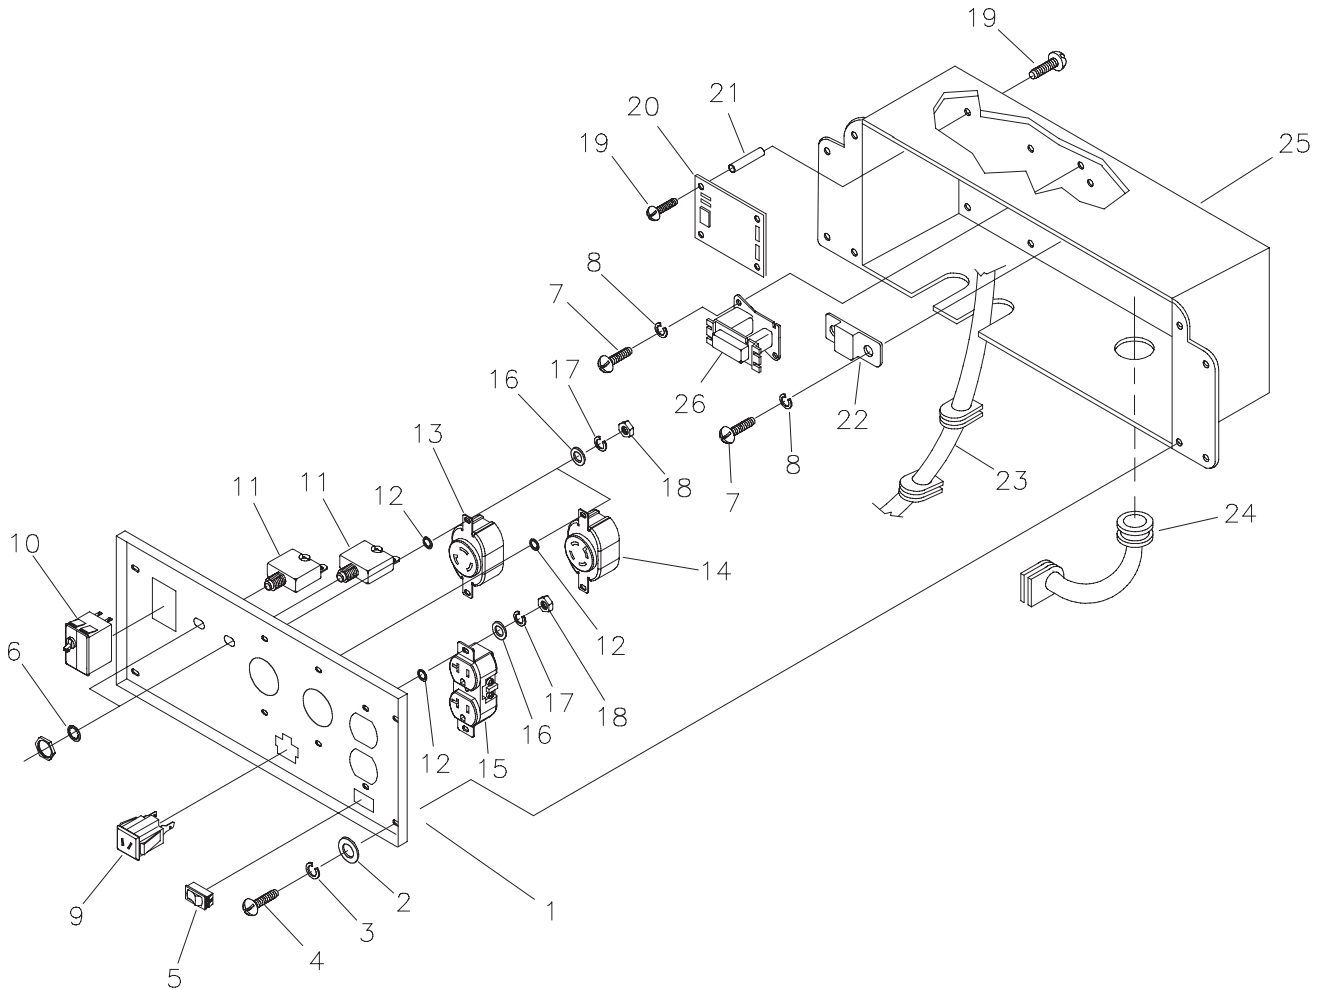

BRIGGS & STRATTON POWER PRODUCTS GROUP, LLC
JEFFERSON, WISCONSIN, U.S.A.

Model No. 1657-2 (7,000 Watt AC Generator) Manual No. 193256A Revision C (03/30/2006)

EXPLODED VIEW - ALTERNATOR

Copyright © 2006 Briggs & Stratton Power Products Group, LLC. All rights reserved. No part of this material may be reproduced or transmitted in any form by any means without the express written permission of Briggs & Stratton Power Products Group, LLC.

EXPLODED VIEW – FRAME

EXPLODED VIEW AND PARTS LIST – CONTROL PANEL

Item	Part #	Description	Item	Part #	Description
1	M191486GS	PANEL, Control	16	*	WASHER, Flat, M4
2	*	WASHER, Flat, #10 M5	17	*	WASHER, Lock, #8 M4
3	*	WASHER, Lock, M5	18	*	NUT, M4-0.7 Hex
4	*	SCREW, M5-0.8 x 12mm	19	*	SCREW, #6-32 x 3/8"
5	82538GS	SWITCH, Idle Control	20	83970GS	BOARD, System Control
6	*	WASHER, Lock, 7/16"	21	64525GS	STAND-OFF, 3/4" Hex
7	*	SCREW, M3 - 0.5 x 10mm	22	87962GS	BREAKER, Circuit, 12V, 10A (auto)
8	*	WASHER, Lock, M3	23	84335GS	ASSY, Wire Harness
9	90418GS	OUTLET, 12V	24	84134GS	GROMMET, Rubber Conn.
10	191480AGS	BREAKER, Circuit, 30A, 2P	25	B92069GS	BOX, Control Panel
11	75207GS	BREAKER, Circuit, 20A	26	84028GS	TRANSFORMER, Idle Control
12	*	WASHER, #8 Shakeproof			
13	68868GS	OUTLET, 120V, 30A Locking			
14	43437GS	OUTLET, 120V/240V, 30A Locking			
15	68759GS	OUTLET, 120V, 20A Duplex			