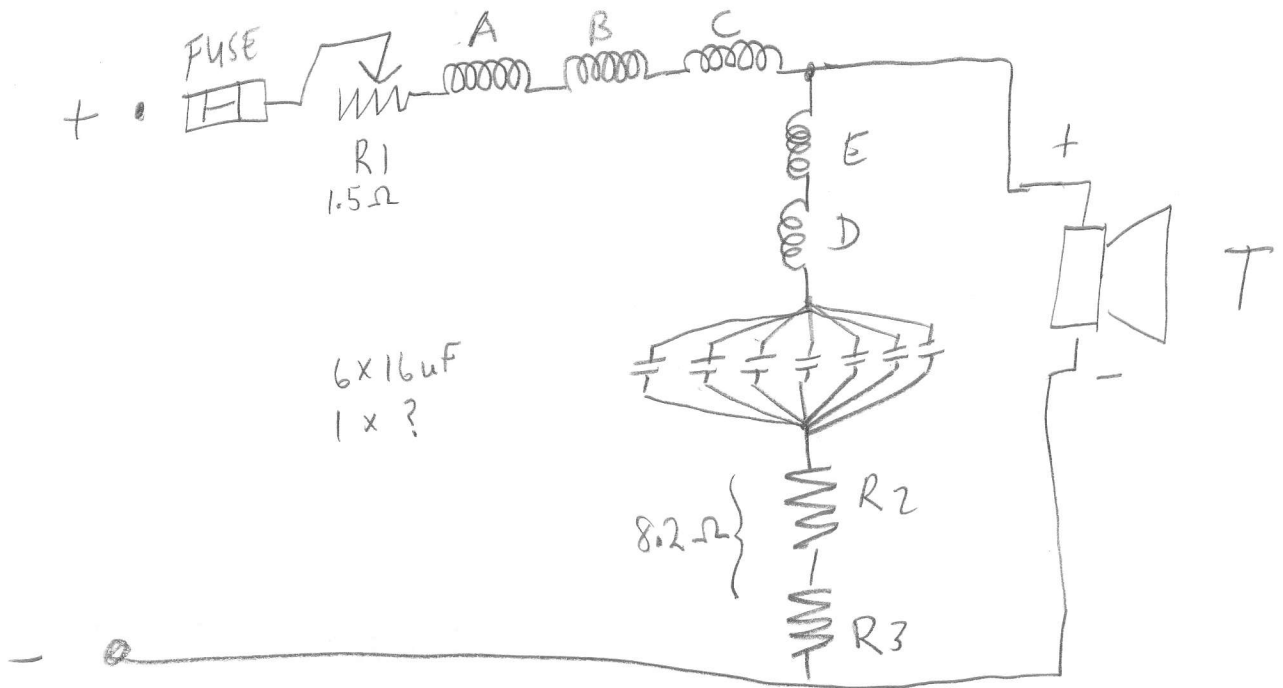

Woofer X over SNELL TYPE 1 Serial#866 Right

NORMAL MIDRANGE SETTING:

INCREASE 1 LEVEL SETTING:

INCREASE 2 LEVEL SETTING: