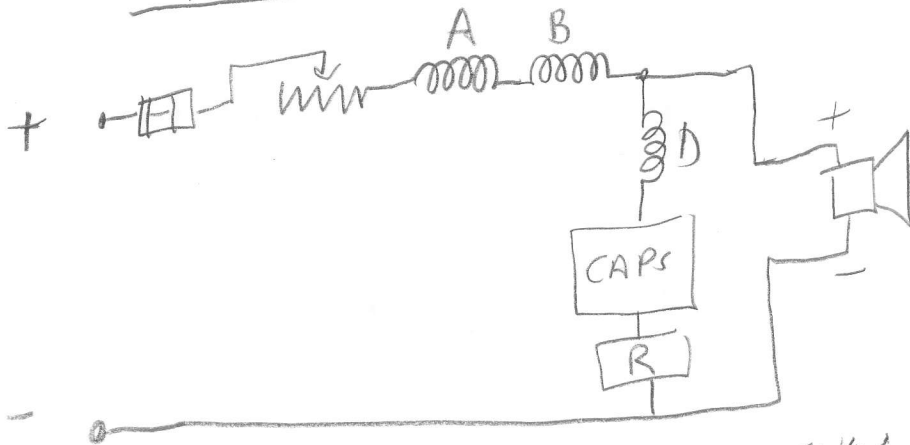

Woofer X over SNELL TYPE 1 Serial#866 Right

NORMAL MIDRANGE SETTING:

INCREASE 1 LEVEL SETTING:

INCREASE 2 LEVEL SETTING: